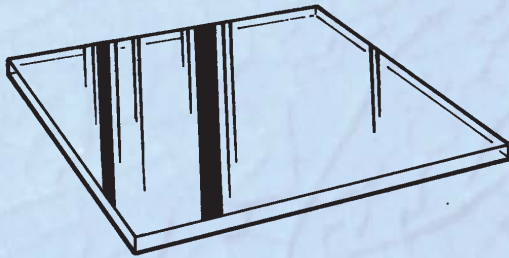

MIRROR BASE

Item No.	Description	Price
MRB2	.1875"h x 2"w x 2"d mirror	\$2.50 ea.
MRB24	.1875"h x 4"w x 2"d mirror	\$4.00 ea.
MRB3	.1875"h x 3"w x 3"d mirror	\$4.00 ea.
MRB36	.1875"h x 6"w x 3"d mirror	\$5.75 ea.
MRB4	.1875"h x 4"w x 4"d mirror	\$5.75 ea.
MRB46	.1875"h x 6"w x 4"d mirror	\$6.50 ea.
MRB5	.1875"h x 5"w x 5"d mirror	\$7.00 ea.
MRB6	.1875"h x 6"w x 6"d mirror	\$10.00 ea.
MRB68	.1875"h x 8"w x 6"d mirror	\$11.00 ea.
MRB7	.1875"h x 7"w x 7"d mirror	\$12.00 ea.
MRB8	.1875"h x 8"w x 8"d mirror	\$15.00 ea.
MRB9	.1875"h x 9"w x 9"d mirror	\$18.25 ea.
MRB10	.1875"h x 10"w x 10"d mirror	\$20.50 ea.

1" SOLID MIRROR BLOCK

Solid mirror blocks are great for small objects that are two-sided or when you would like a clear acrylic block but do not wish to see the surface on which the block sits.

Item No.	Description	Price
SMB-33	1"h x 3"w x 3"d clear/mirror	\$26.00 ea.
SMB-44	1"h x 4"w x 4"d clear/mirror	\$29.00 ea.