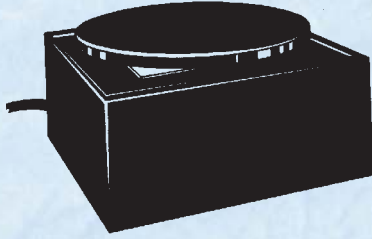

ELECTRIC TURNTABLE

These compact electric turntables are textured black plastic and the top is a smooth black acrylic. The top revolves at approximately 4 RPMs and holds 8 lbs (TNI) or revolves at approximately 1 RPM and holds 25 lbs (TNX6). Comes fully assembled with 6' cord and in-line switch.

Item No.	Description	Price
TNI	2.25"h x 4"w black	$38.00 ea.
TNX6	3.5"h x 6.5"w black	$58.00 ea.

LIGHTED TURNTABLE

Combine light and motion with this 6.5" square lighted turntable made of all smooth black acrylic. Light comes through a 1.75" center hole in the 6" diameter top, while it revolves at approximately 1 RPM. Holds up to 25lbs.

Item No.	Description	Price
LBTX6	3.5"h x 6.5"w x 6.5"d, 1.75" hole black	$79.00 ea.

ROUND TURNTABLE

Adding a turntable under a piece of art is a great way of viewing all sides and avoiding touching the object.

Item No.	Description	Price
TT-3	.625"h x 3" dia. black	$3.00 ea.
TT-4	.625"h x 4.25" dia. black	$3.50 ea.
TT-5	.625"h x 5.5" dia. black	$4.00 ea.
TT-9	.625"h x 9" dia. black	$7.00 ea.
TT-12	.625"h x 12" dia. black	$10.00 ea.

SMALL LIGHT BASE

Our 4"-square light box has a slightly textured plastic surface with a variety of different acrylic tops. All come packaged and assembled with a 6-foot cord with in-line switch and 7-watt bulb. (If colored light is desired, you may substitute your own 7-watt Christmas tree bulb.) The height of the box is 1.75". 110 volt.

Item No.	Description	Price
LB1	1.75"h x 4"w x 4"d, no hole black/white	$10.00 ea.
LB2	1.75"h x 4"w x 4"d, 1.25" hole black/black	$10.00 ea.
LB3	1.75"h x 4"w x 4"d, 1.25" hole black/bronze	$10.00 ea.
LB4	1.75"h x 4"w x 4"d, 1.25" hole black/white	$10.00 ea.
LB5	1.75"h x 4"w x 4"d, 1.25" hole black/chrome	$10.00 ea.
LB6	1.75"h x 4"w x 4"d, 1.25" hole black/peach	$10.00 ea.
LB7	1.75"h x 4"w x 4"d, 1.25" hole black/blue	$10.00 ea.

LARGE LIGHT BASE

For greater illumination than the 4" square light bases, our 6.5" light base has a special low-heat bulb that has a brightness equivalent to 75 watts. Each of the four different styles has a smooth black 3" high base.

Item No.	Description	Price
LBX1	3"h x 6.5"w x 6.5"d, no hole black/white	$42.00 ea.
LBX2	3"h x 6.5"w x 6.5"d, 2.5" hole black/black	$42.00 ea.
LBX4	3"h x 6.5"w x 6.5"d, 2.5" hole black/white	$42.00 ea.
LBX5	3"h x 6.5"w x 6.5"d, 2.5" hole black/chrome	$42.00 ea.