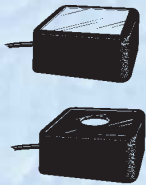

Item No.	Description	Price
LBTX6	3.5"h x 6.5"w x 6.5"d, 1.75" hole black	\$79.00 ea.

ROUND TURNTABLE

Adding a turntable under a piece of art is a great way of viewing all sides and avoiding touching the object.

Item No.	Description	Price
TT-3	.625"h x 3" dia. black	\$3.00 ea.
TT-4	.625"h x 4.25" dia. black	\$3.50 ea.
TT-5	.625"h x 5.5" dia. black	\$4.00 ea.
TT-9	.625"h x 9" dia. black	\$7.00 ea.
TT-12	.625"h x 12" dia. black	\$10.00 ea.

SMALL LIGHT BASE

Our 4"-square light box has a slightly textured plastic surface with a variety of different acrylic tops. All come packaged and assembled with a 6-foot cord with in-line switch and 7-watt bulb. (If colored light is desired, you may substitute your own 7-watt Christmas tree bulb.) The height of the box is 1.75". 110 volt.

Item No.	Description	Price
LB1	1.75"h x 4"w x 4"d, no hole black/white	\$10.00 ea.
LB2	1.75"h x 4"w x 4"d, 1.25" hole black/black	\$10.00 ea.
LB3	1.75"h x 4"w x 4"d, 1.25" hole black/bronze	\$10.00 ea.
LB4	1.75"h x 4"w x 4"d, 1.25" hole black/white	\$10.00 ea.
LB5	1.75"h x 4"w x 4"d, 1.25" hole black/chrome	\$10.00 ea.
LB6	1.75"h x 4"w x 4"d, 1.25" hole black/peach	\$10.00 ea.
LB7	1.75"h x 4"w x 4"d, 1.25" hole black/blue	\$10.00 ea.