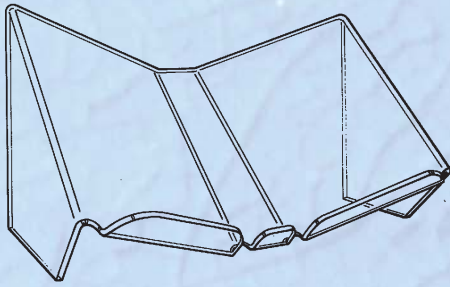

TILT BACK OPEN BOOK STAND

This attractive display stand holds a large book open at a good viewing angle. They have been bent in a cradle shape to avoid cracking the spine. You could also display a pair of closed books.

Item No.	Description		Price
SG40	6"h x 11.5"w x 7"d, 1" ledge	clear	\$20.00 ea.
SG41	8"h x 15"w x 9.25"d, 1.25" ledge	clear	\$25.00 ea.
SG42	10.75"h x 19"w x 12.25"d, 2" ledge	clear	\$34.00 ea.
SG43	13"h x 22.5"w x 14.5"d, 2.5" ledge	clear	\$38.00 ea.

LAID BACK BOOK EASEL

This easel can be used to display closed or open books. It can also be used for many other items.

Item No.	Description		Price
SG31	4.5"h x 12"w x 9"d, 1.5" ledge	clear	\$15.00 ea.
SG32	6"h x 18"w x 12"d, 2" ledge	clear	\$19.00 ea.
SG33	6"h x 24"w x 12"d, 2" ledge	clear	\$26.00 ea.

STANDARD BOOK EASEL

Standard easel for books. Can also hold many other items.

Item No.	Description		Price
SG04	4"h x 2.5"w x 3.25"d, 1.25" ledge	clear	\$4.25 ea.
SG1	5"h x 3.5"w x 4.25"d, 1.375" ledge	clear	\$5.00 ea.
SG2	7.25"h x 6"w x 5.25"d, 1.375" ledge	clear	\$7.00 ea.
SG3	10.75"h x 8.25"w x 7.75"d, 1.875" ledge	clear	\$14.00 ea.