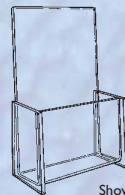

Item No.	Description		Price
BKSU8	9"h x 8.25"w x 7"d, 6.5" shelf	clear	\$16.00 ea.
BKSU10	11"h x 10"w x 8.25"d, 7.75" shelf	clear	\$20.25 ea.

WALL MOUNT ACRYLIC FRAME

Two .25" holes are drilled in these acrylic frames for wall mounting.

"Art Display Essentials has a very unique offering of tasteful art stands and display solutions and different from any of our current vendors."

**- TAMI RAY,
CYBER CONCEPTS CORPORATION**

SLOT BLOCK

These polished clear acrylic blocks are useful for small signs and cards; they are also simple displays for earring and pin cards or even small matted prints.

Item No.	Description		Price
LH1	.375"h x 1.25"w x 1"d	clear	\$1.50 ea.
LH2	.5"h x 1.5"w x 1"d	clear	\$2.00 ea.
LH3	.75"h x 1.75"w x 1"d	clear	\$2.50 ea.
LH4	.375"h x 2"w x 1"d	clear	\$3.00 ea.
LH5	.5"h x 3"w x 1.5"d	clear	\$4.25 ea.
LH6	.5"h x 5"w x 1.5"d	clear	\$5.50 ea.

BROCHURE HOLDER

Shown: BX1

Clear acrylic holder for a variety of sizes.

Item No.	Description		Price
BX1	8.25"h x 4.75"w x 3.5"d, for trifolds	clear	\$8.50 ea.
BX2	11.25"h x 9.25"w x 3.5"d, for 8.5" x 11"s	clear	\$12.75 ea.
BX3	8.25"h x 6.25"w x 3.5"d, for half sheets	clear	\$10.50 ea.
BX4	4.25"h x 6.75"w x 3.5"d, for post cards	clear	\$9.00 ea.
BX5	11.25"h x 9.75"w x 4.25"d, for magazines	clear	\$15.00 ea.