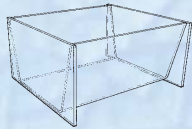

PRINT BINS

Buyers can flip through matted prints or photos easily with our clear acrylic print bin in sizes to fit most standard mats.

Item No.	Description	Price
PRB46	4"h x 6.5"w x 6.5"d - for 4" x 6" mat	$14.00
PRB57	5"h x 7.5"w x 7.5"d - for 5" x 7" mat	$18.00
PRB810	8"h x 10.5"w x 10.5"d - for 8" x 10" mat	$27.00
PRB1114	11"h x 14.5"w x 14.5"d - for 11" x 14" mat	$39.00
PRB1620	16"h x 20.5"w x 20.5"d - for 16" x 20" mat	$49.00