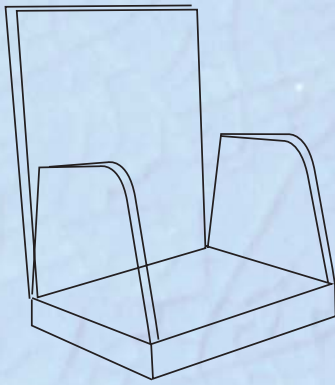

FRONT COVERED OPEN BOOK STAND

These can hold your book up and open while protecting the pages being viewed.

Item No.	Description	Price
SG21	7.75"h x 9.75"w x 4.25"d	clear \$10.00 ea.
SG22	10"h x 12"w x 5.25"d	clear \$13.00 ea.

ELEVATED BOOK EASEL

Mini-podium style display will show small to large closed books.

Item No.	Description	Price
EBE8	7.75"h x 5.5"w x 7"d, 1" ledge	clear \$11.25 ea.
EBE10	9.75"h x 8"w x 8.75"d, 1.25" ledge	clear \$17.50 ea.
EBE12	11.5"h x 8.5"w x 10.5"d, 1.5" ledge	clear \$20.25 ea.

BOOK SHELF TRAY

Displays either books or magazines with spines facing outward.

Item No.	Description	Price
BKS10	9.5"h x 10.25"w x 8.25"d, 6.5" shelf	clear \$17.00 ea.

BOOK STACKING TRAY

Stack books or magazines in face-forward view, with a slight tilt up.

Item No.	Description		Price
BKSU8	9"h x 8.25"w x 7"d, 6.5" shelf	clear	\$16.00 ea.
BKSU10	11"h x 10"w x 8.25"d, 7.75" shelf	clear	\$20.25 ea.

WALL MOUNT ACRYLIC FRAME

Two .25" holes are drilled in these acrylic frames for wall mounting.