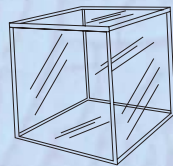

MIRROR CASE

These cases not only protect an object but also show off both sides. Bases to fit cases are also available.

Item No.	Description	Price
CJ04M	4"h x 4"w x 4"d clear/mirror	$15.00 ea.
CJ1M	6"h x 6"w x 6"d clear/mirror	$20.25 ea.
CJ2M	8"h x 8"w x 8"d clear/mirror	$25.00 ea.
CJ3M	10"h x 10"w x 10"d clear/mirror	$35.00 ea.
CJ4M	12"h x 12"w x 12"d clear/mirror	$49.00 ea.