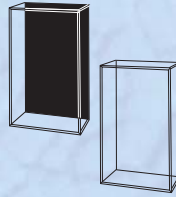

Item No.	Description	Price
LCT1	2" h x 6" w x 6" d clear	\$18.00 ea.
LCT2	2" h x 9" w x 9" d clear	\$22.00 ea.
LCT3	2" h x 12" w x 12" d clear	\$28.50 ea.
LCT4	4" h x 10" w x 10" d clear	\$29.00 ea.
LCT5	4" h x 14" w x 14" d clear	\$37.50 ea.
LCT6	4" h x 18" w x 18" d clear	\$44.50 ea.
LCT8	6" h x 18" w x 18" d clear	\$53.00 ea.
LCTR1	2.75" h x 7.5" w x 8.5" d clear	\$21.00 ea.
LCTR2	2.75" h x 12" w x 8" d clear	\$30.00 ea.
LCTR4	2.75" h x 14.5" w x 8.5" d clear	\$32.50 ea.
LCTR55	2.75" h x 15" w x 17" d clear	\$38.00 ea.
LCTR6	2.75" h x 18" w x 12" d clear	\$36.50 ea.

GLASS DOME

Item No.	Description	Price
DM1	4.125" h x 3" dia. black acrylic base clear/black	\$9.50 ea.
DM1NB	4" h x 3" dia. no base clear	\$6.50 ea.
DM1W	4.5" h x 3" dia. wood base clear/wood	\$9.50 ea.
DM2	7.125" h x 4" dia. black acrylic base clear/black	\$11.00 ea.
DM2NB	7" h x 4" dia. no base clear	\$6.75 ea.
DM2W	7" h x 4" dia. wood base clear/wood	\$11.00 ea.
DM25	8.125" h x 4.5" dia. black acrylic base clear/black	\$14.75 ea.
DM25NB	8" h x 4.5" dia. no base clear	\$10.00 ea.
DM25W	8.5" h x 4.5" dia. wood base clear/wood	\$14.75 ea.
DM3	10.25" h x 5.5" dia. black acrylic base clear/black	\$18.50 ea.
DM3NB	10.125" h x 5.5" dia. no base clear	\$14.00 ea.
DM3W	10.5" h x 5.5" dia. wood base clear/wood	\$18.50 ea.
DM4	12.125" h x 8" dia. black acrylic base clear/black	\$31.50 ea.
DM4NB	12" h x 8" dia. no base clear	\$23.00 ea.
DM4W	12" h x 8" dia. wood base clear/wood	\$31.50 ea.

ACRYLIC WALL CASE WITH DOOR

Our wall style display case uses small brass pins for hinges. This case also works beautifully just sitting on a table top. Removable natural or black linen pads are an option. A small security pin holds the door closed.