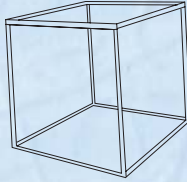

ACRYLIC WALL CASE WITH DOUBLE DOOR

A great choice to display small collectibles. Easy access allows for changing display, direct sales or enjoying your collection. Shelf heights vary between 6" (bottom shelf) and 3" (top shelf). Needs shipping crate. *Please call for shipping and crating options.

DISPLAY CASE

Can be used as cases or clear risers. Bases to fit under cases are available.

Item No.	Description	Price
CJ04	4" h x 4" w x 4" d	clear \$13.50 ea.
CJ045	6" h x 4" w x 4" d	clear \$15.00 ea.
CJ1	6" h x 6" w x 6" d	clear \$15.50 ea.
CJ15	9" h x 6" w x 6" d	clear \$20.00 ea.
CJ2	8" h x 8" w x 8" d	clear \$20.50 ea.
CJ25	12" h x 8" w x 8" d	clear \$25.00 ea.
CJ3	10" h x 10" w x 10" d	clear \$29.00 ea.
CJ35	15" h x 10" w x 10" d	clear \$36.00 ea.
CJ4	12" h x 12" w x 12" d	clear \$41.00 ea.
CJ45	18" h x 12" w x 12" d	clear \$48.00 ea.
CJR12	12" h x 12" w x 8" d	clear \$33.00 ea.
CJR46	4" h x 6" w x 4" d	clear \$15.00 ea.
CJR66	6" h x 6" w x 4" d	clear \$15.50 ea.
CJR69	6" h x 9" w x 6" d	clear \$20.00 ea.
CJR82	8" h x 12" w x 8" d	clear \$25.00 ea.
CJR99	9" h x 9" w x 6" d	clear \$22.00 ea.
LRB10	5" h x 10" w x 5" d	clear \$15.50 ea.
LRB612	6" h x 12" w x 6" d	clear \$18.25 ea.
LRB816	8" h x 16" w x 10" d	clear \$29.00 ea.
LRB9	3" h x 9" w x 3.5" d	clear \$14.50 ea.
LRB920	9" h x 20" w x 12" d	clear \$41.00 ea.