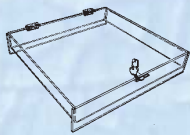

LOCKING COUNTERTOP TRAY

These are a natural size extension of our wide selection of plate stands. We have used thicker acrylic to withstand the heavier weights and larger sizes of platters, chargers, and silver trays.

Item No.	Description	Price
LCT1	2" h x 6" w x 6" d clear	$18.00 ea.
LCT2	2" h x 9" w x 9" d clear	$22.00 ea.
LCT3	2" h x 12" w x 12" d clear	$28.50 ea.
LCT4	4" h x 10" w x 10" d clear	$29.00 ea.
LCT5	4" h x 14" w x 14" d clear	$37.50 ea.
LCT6	4" h x 18" w x 18" d clear	$44.50 ea.
LCT8	6" h x 18" w x 18" d clear	$53.00 ea.
LCTR1	2.75" h x 7.5" w x 8.5" d clear	$21.00 ea.
LCTR2	2.75" h x 12" w x 8" d clear	$30.00 ea.
LCTR4	2.75" h x 14.5" w x 8.5" d clear	$32.50 ea.
LCTR55	2.75" h x 15" w x 17" d clear	$38.00 ea.
LCTR6	2.75" h x 18" w x 12" d clear	$36.50 ea.