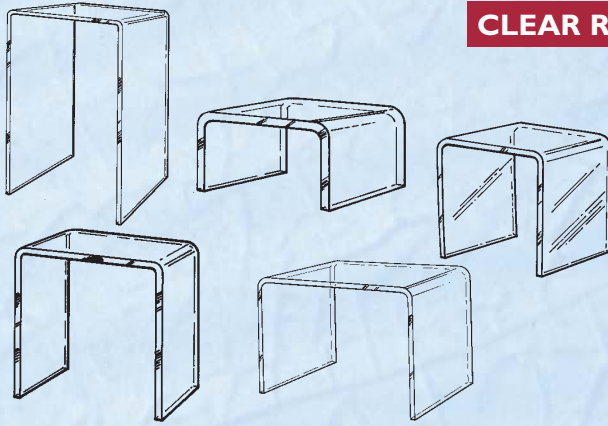

CLEAR RISER

Clear acrylic one piece design. Use a variety to create groupings or place several objects on one riser.

Item No.	Description	Price
R1	1" h x 1.375" w x 1" d x .094" thickness	clear $2.50 ea.
R1L	1" h x 1.5" w x 1" d x .094" thickness	clear $2.50 ea.
R1T	1.5" h x 1.375" w x 1" d x .094" thickness	clear $2.50 ea.
R2	2" h x 2" w x 2" d x .094" thickness	clear $3.50 ea.
R2L	2" h x 3" w x 2" d x .125" thickness	clear $3.75 ea.
R2N	2" h x 2" w x 1" d x .094" thickness	clear $3.25 ea.
R2S	1" h x 2" w x 2" d x .094" thickness	clear $3.25 ea.
R2T	3" h x 2" w x 2" d x .094" thickness	clear $3.75 ea.
R3	3" h x 3" w x 3" d x .125" thickness	clear $4.50 ea.
R3L	3" h x 4.5" w x 3" d x .125" thickness	clear $4.75 ea.
R3N	3" h x 3" w x 1.5" d x .125" thickness	clear $4.25 ea.
R3S	1.5" h x 3" w x 3" d x .125" thickness	clear $4.25 ea.
R3T	4.5" h x 3" w x 3" d x .125" thickness	clear $4.75 ea.
R4	4" h x 4" w x 4" d x .125" thickness	clear $5.75 ea.
R4L	4" h x 6" w x 4" d x .1875" thickness	clear $4.75 ea.
R4N	4" h x 4" w x 2" d x .125" thickness	clear $5.50 ea.
R4S	2" h x 4" w x 4" d x .125" thickness	clear $5.50 ea.
R4T	6" h x 4" w x 4" d x .125" thickness	clear $6.25 ea.
R5	5" h x 5" w x 5" d x .1875" thickness	clear $7.00 ea.
R5L	5" h x 7.75" w x 5" d x .1875" thickness	clear $8.00 ea.
R5N	5" h x 5" w x 2.5" d x .1875" thickness	clear $6.75 ea.
R5S	2.5" h x 5" w x 5" d x .1875" thickness	clear $6.75 ea.
R5T	7.5" h x 5" w x 5" d x .1875" thickness	clear $8.00 ea.
R6	6" h x 6" w x 6" d x .1875" thickness	clear $9.00 ea.
R6L	6" h x 9" w x 6" d x .25" thickness	clear $10.00 ea.
R6N	6" h x 6" w x 3" d x .1875" thickness	clear $8.00 ea.
R6S	3" h x 6" w x 6" d x .1875" thickness	clear $5.75 ea.
R6T	9" h x 6" w x 6" d x .1875" thickness	clear $10.00 ea.
R7	7" h x 7" w x 7" d x .25" thickness	clear $11.00 ea.
R7L	7" h x 10.5" w x 7" d x .25" thickness	clear $12.00 ea.
R7N	7" h x 7" w x 3.5" d x .25" thickness	clear $10.00 ea.
R7S	3.5" h x 7" w x 7" d x .25" thickness	clear $10.00 ea.
R7T	10.5" h x 7" w x 7" d x .25" thickness	clear $12.00 ea.