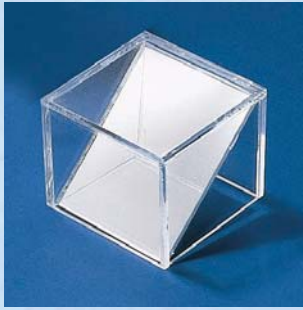

ANGLED MIRROR RISER

An angled mirror built into the base shows off what often goes unseen.

Item No.	Description	Price
AMR-22	2" h x 2.5" w x 2.5" d clear/mirror	$15.00 ea.
AMR-24	2.5" h x 4" w x 4" d clear/mirror	$17.00 ea.
AMR-46	4" h x 6" w x 6" d clear/mirror	$19.00 ea.